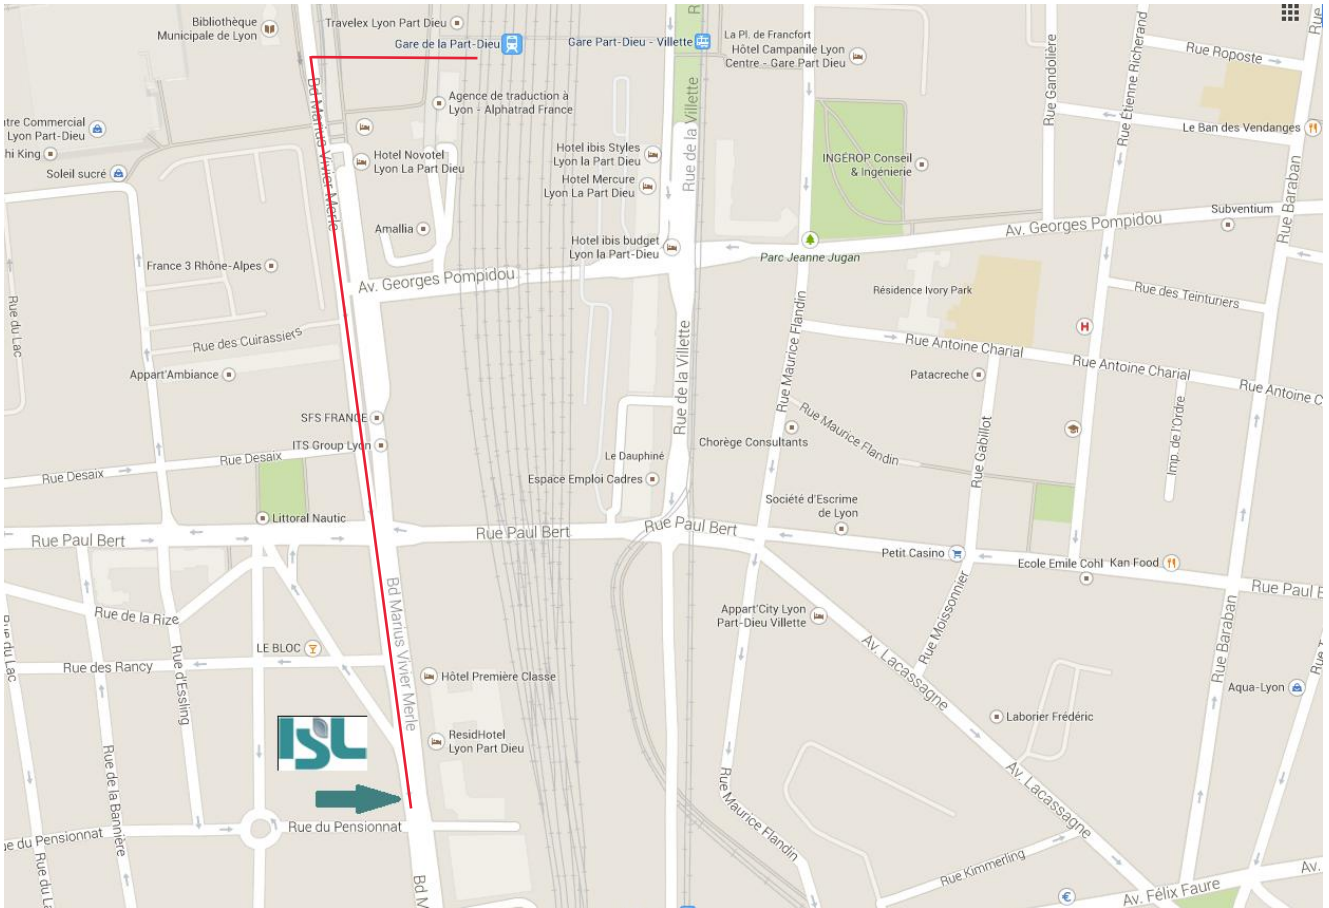

Access Plan Lyon Site

ISL Ingénierie – Lyon
LE DISCOVER
84 bd Marius Vivier Merle
69485 LYON CEDEX 03
Tél. : +33 4 27 11 85 00
Fax : +33 4 72 34 60 99

When arriving at Part Dieu train station :

- Cross the railway station toward the exit “Porte Rhône”,
- Turn left on Marius Vivier Merle boulevard,
- Cross the boulevard,
- The office is at number 84 on the right hand just few meters after the BMW car dealership,
- If the main office door does not open automatically, press the button on the grey digital keyboard,
- The secretary office is at the second floor.

La Part Dieu train station can be reached by subway (line B), by tramway (line T1 and T3), by Rhône Express from Airport, and further buses at stop “gare Part Dieu Vivier Merle”